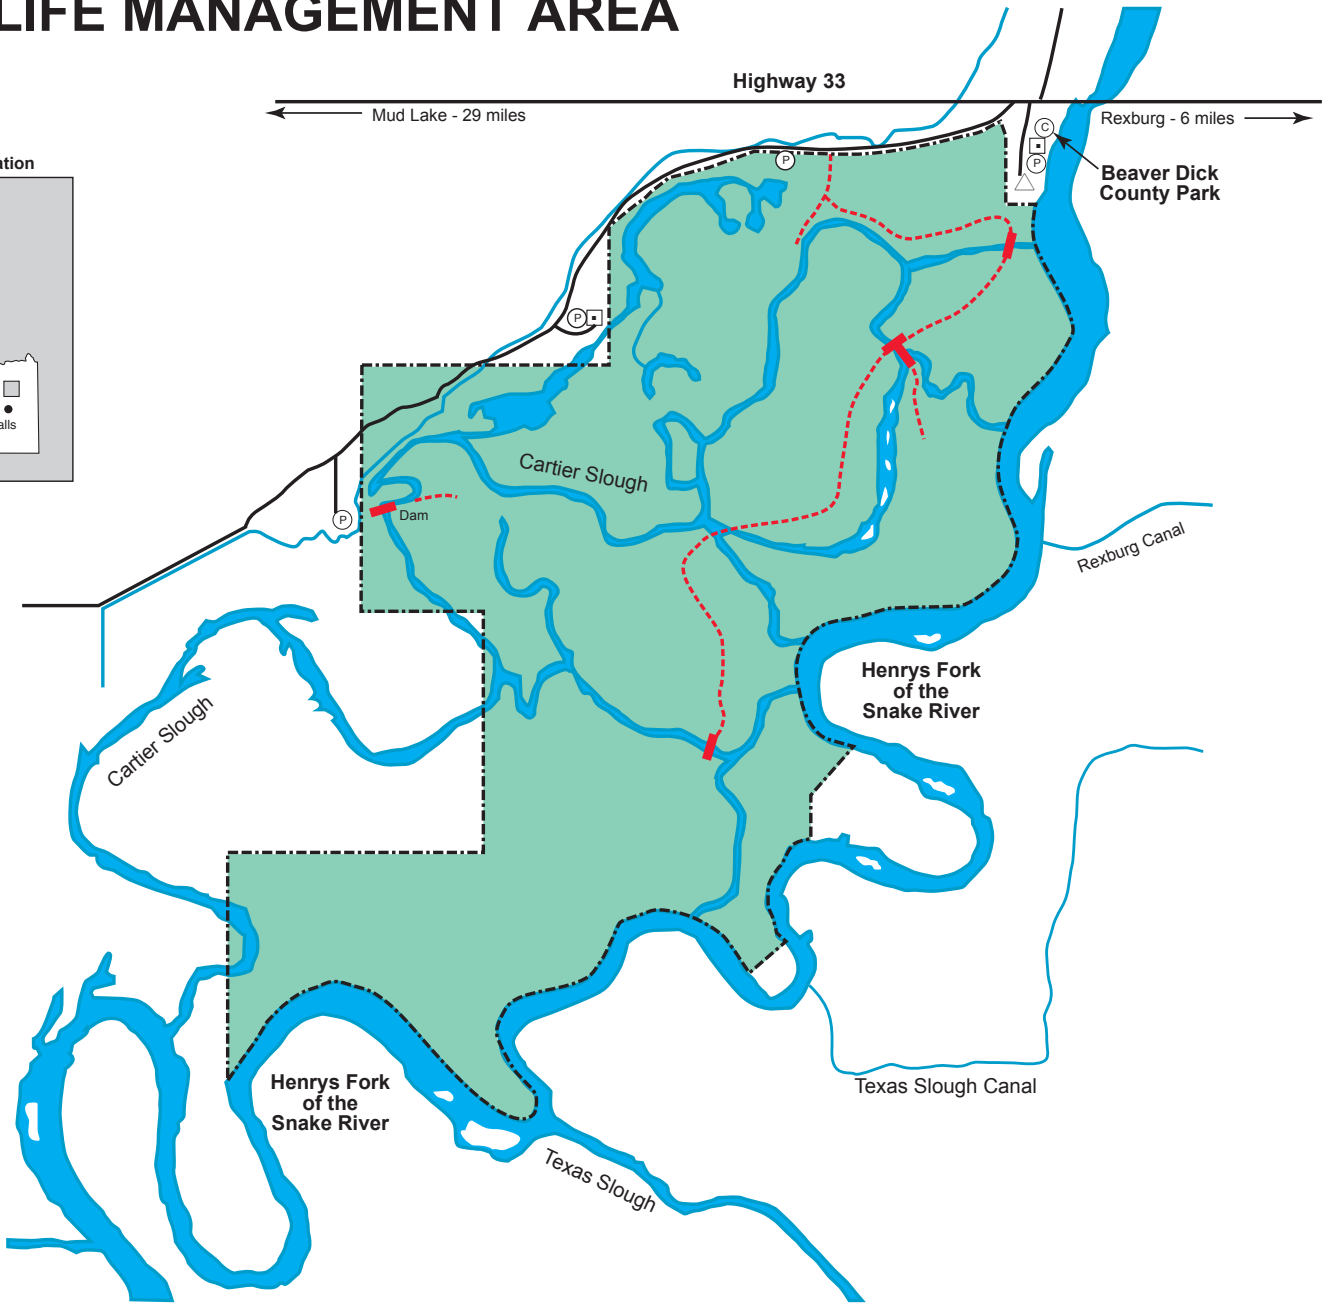

CARTIER SLOUGH WILDLIFE MANAGEMENT AREA

MAP KEY

	Wildlife Management Area
	Parking
	Access Road
	Walking Trail (authorized vehicles only)
	Stream or Canal
	Boat Ramp
	Camping
	Restroom