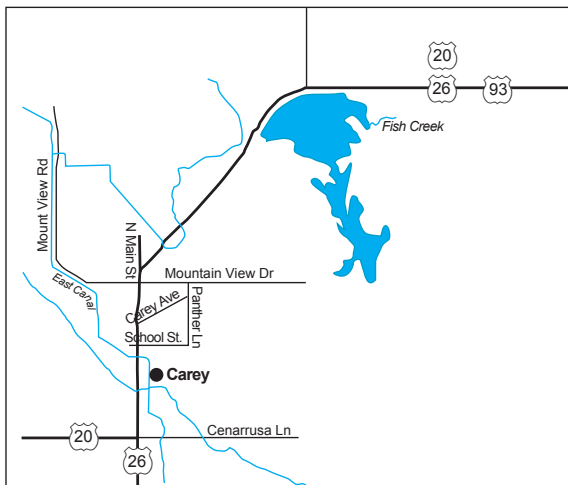

CAREY LAKE WILDLIFE MANAGEMENT AREA

IN-STATE LOCATION

Legend

	WMA Boundary
	Shrub-Steppe
	Wetlands
	Lake
	Lava
	Agriculture
	Roads
	WMA Seasonal Road
	River, Creek
	Ditch
	Parking
	Gravel Pit

HIGHWAY INSET

1 mile