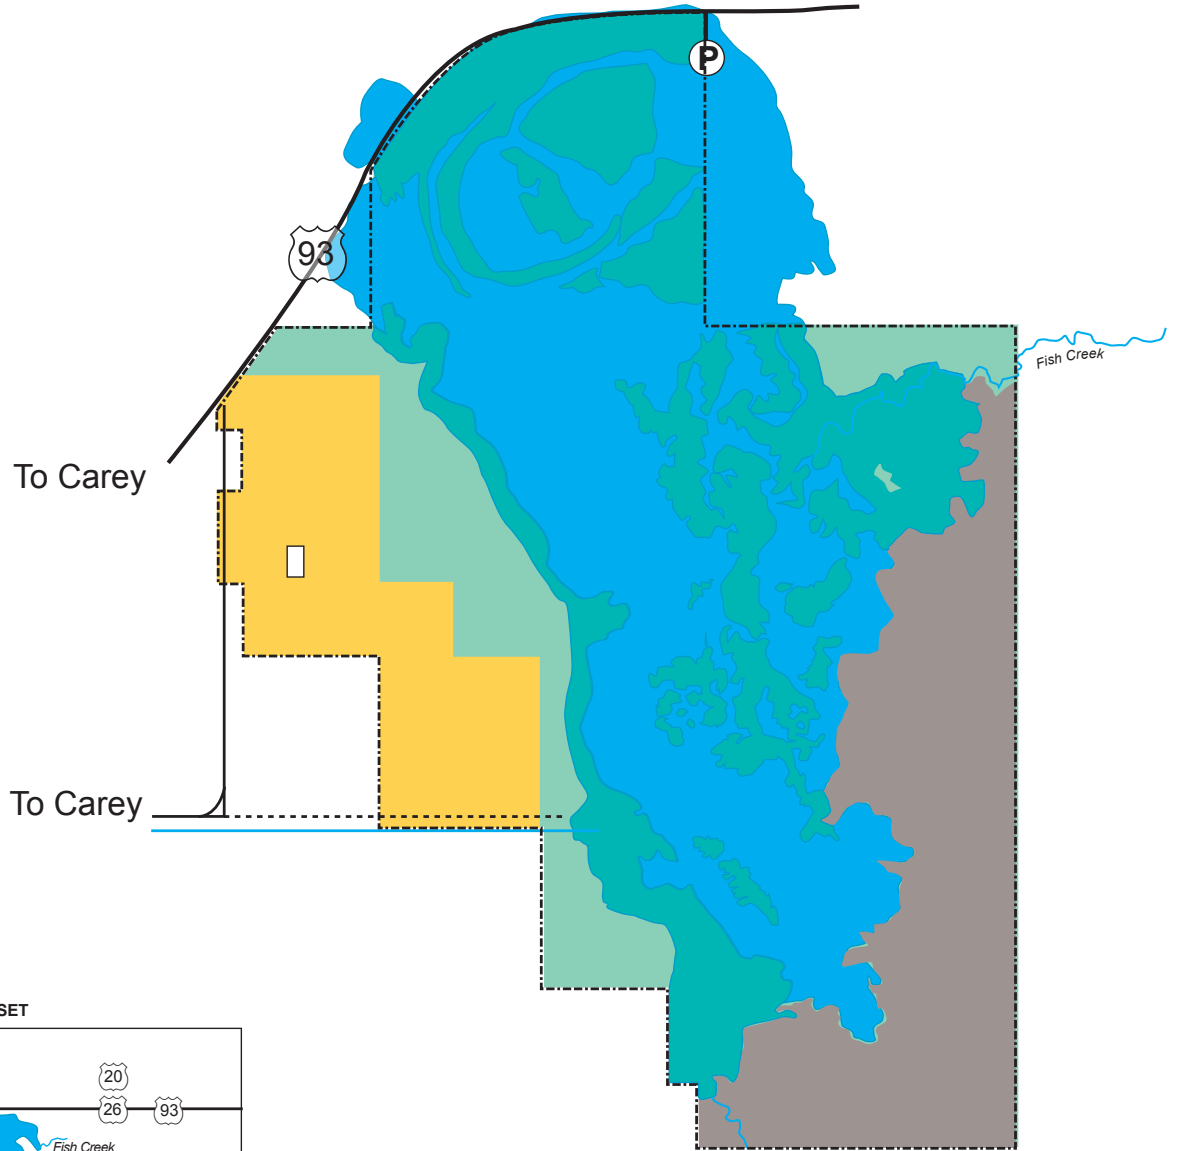

CAREY LAKE WILDLIFE MANAGEMENT AREA

IN-STATE LOCATION

Legend

	WMA Boundary
	Shrub-Steppe
	Wetlands
	Lake
	Lava
	Agriculture
	Roads
	WMA Seasonal Road
	River, Creek
	Ditch
	Parking
	Gravel Pit

HIGHWAY INSET

1 mile